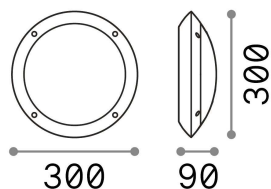

## Outdoor - Wall lamps

<b>Ean</b>	8021696096674
<b>Item</b>	POLAR-1 AP1 NERO
<b>Installation</b>	Wall lamps
<b>Guarantee</b>	5 years
<b>Gross weight</b>	1 kg
<b>Volume</b>	0.01056 m <sup>3</sup>

## Technical info

<b>Net weight</b>	0.8 kg
<b>Insulation class</b>	II
<b>Protection index</b>	IP66
<b>Compliance</b>	CE
<b>Operating temperature</b>	-15° ~ +45 °C
<b>Dimmer</b>	Determined by the light bulb
<b>Power output</b>	220-240 V AC
<b>Power supply</b>	Not required
<b>Load resistance</b>	IK10