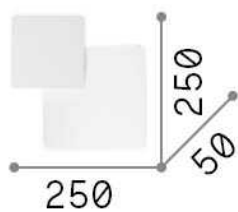

General info

Indoor - Wall lamps

Ean	8021696259352
Item	POUCHE AP SQUARE
Installation	Wall lamps
Guarantee	5 years
Gross weight	1.68 kg
Volume	0.005488 m ³

Technical info

Net weight	1.44 kg
Insulation class	I
Protection index	IP20
Compliance	CE
Operating temperature	0° ~ +40 °C
Dimmer	NO, On-Off
Power output	220-240 V AC 50/60 Hz
Power supply	In-built, included Replaceable (by qualified operators only), electronic

Source info

Integrated source	Integrated LED module
Replaceable source	Replaceable (by qualified operators only)
Power	LED 14 W
Emission	Diffuse
Max consumption	max 14,00 W
Features LED	LED SMD
CCT LED	3000 K
Duration LED (t. 25°C)	20000 h
CRI	> 80
SDCM	3
Light beam flux	1300 lm
Useful light flux	1040 lm
Bulb included	1 - E14 OLIVA 4W 3000K CRI80 SATIN