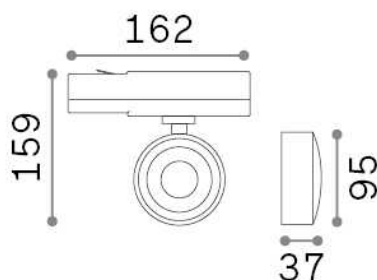

General info

Technical - Spotlights and Tracks

Ean	8021696296333
Item	POV TRACK ROUND BK
Installation	Spotlights and Tracks
Guarantee	5 years
Gross weight	0.95 kg
Volume	0.003913 m ³

Technical info

Net weight	0.37 kg
Insulation class	II
Protection index	IP20
Compliance	CE
Operating temperature	0° ~ +40 °C
Dimmer	NO, On-Off
Power output	220-240 V AC 50/60 Hz
Power supply	In-built, included NO, electronic, philips
Adjustability	vert. 0°-90°, orizz. 0°-355°
Accessories not included	Single connection on-off, Link on-off profile

Source info

Integrated source	Integrated LED module
Repleaceable source	No
Power	22 W
Emission	Direct
Max consupcion	max 22,00 W
Features LED	LED COB CREE
CCT LED	3000 K
Duration LED (t. 25°c)	30000 h
CRI	> 95
SDCM	3
Light beam	36°
Light beam flux	2000 lm
Useful light flux	1730 lm
Photobiological risk	1