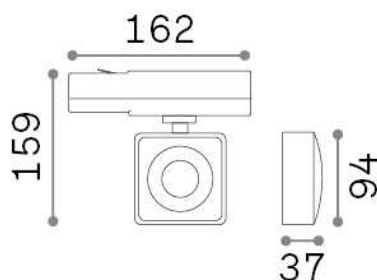

General info

Technical - Spotlights and Tracks

Ean	8021696296357
Item	POV TRACK SQUARE BK
Installation	Spotlights and Tracks
Guarantee	5 years
Gross weight	0.55 kg
Volume	0.003913 m ³

Technical info

Net weight	0.42 kg
Insulation class	II
Protection index	IP20
Compliance	CE
Operating temperature	0° ~ +40 °C
Dimmer	NO, On-Off
Power output	220-240 V AC 50/60 Hz
Power supply	In-built, included NO, electronic, philips
Adjustability	vert. 0°-90°, orizz. 0°-355°
Accessories not included	Single connection on-off, Link on-off profile

Source info

Integrated source	Integrated LED module
Repleaceable source	No
Power	22 W
Emission	Direct
Max consupcion	max 22,00 W
Features LED	LED COB CREE
CCT LED	3000 K
Duration LED (t. 25°c)	30000 h
CRI	> 95
SDCM	3
Light beam	36°
Light beam flux	2000 lm
Useful light flux	1730 lm
Photobiological risk	1