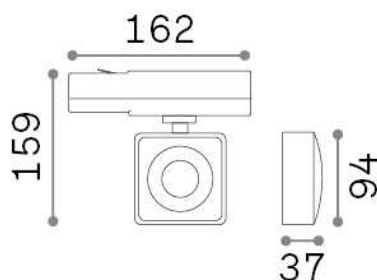

General info

Technical - Spotlights and Tracks

Ean	8021696296364
Item	POV TRACK SQUARE WH
Installation	Spotlights and Tracks
Guarantee	5 years
Gross weight	0.62 kg
Volume	0.003913 m ³

Technical info

Net weight	0.49 kg
Insulation class	II
Protection index	IP20
Compliance	CE
Operating temperature	0° ~ +40 °C
Dimmer	NO, On-Off
Power output	220-240 V AC 50/60 Hz
Power supply	In-built, included NO, electronic, philips
Adjustability	vert. 0°-90°, orizz. 0°-355°
Accessories not included	Single connection on-off, Link on-off profile

Source info

Integrated source	Integrated LED module
Repleaceable source	No
Power	22 W
Emission	Direct
Max consupcion	max 22,00 W
Features LED	LED COB CREE
CCT LED	3000 K
Duration LED (t. 25°c)	30000 h
CRI	> 95
SDCM	3
Light beam	36°
Light beam flux	2000 lm
Useful light flux	1730 lm
Photobiological risk	1