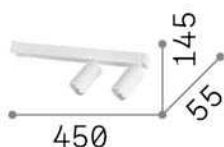

Source info

Integrated source	Light bulb (included)
Replaceable source	No
Power	GU10 max 2 x 28 W
Emission	Direct
Max consumption	-
Bulb included	1 - E14 OLIVA 4W 3000K CRI80 SATIN