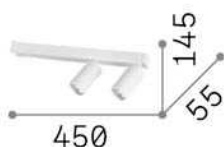

### Indoor - Ceiling lamps

|                     |                         |
|---------------------|-------------------------|
| <b>Ean</b>          | 8021696314723           |
| <b>Item</b>         | PROFILO PL2 NERO        |
| <b>Installation</b> | Ceiling lamps           |
| <b>Guarantee</b>    | 5 years                 |
| <b>Gross weight</b> | 1.84 kg                 |
| <b>Volume</b>       | 0.007776 m <sup>3</sup> |

## Source info

|                           |                                    |
|---------------------------|------------------------------------|
| <b>Integrated source</b>  | Light bulb (included)              |
| <b>Replaceable source</b> | No                                 |
| <b>Power</b>              | GU10 max 2 x 28 W                  |
| <b>Emission</b>           | Direct                             |
| <b>Max consumption</b>    | -                                  |
| <b>Bulb included</b>      | 1 - E14 OLIVA 4W 3000K CRI80 SATIN |