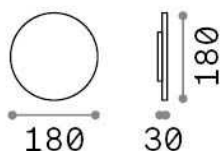

General info

Outdoor - Wall lamps

Ean	8021696313511
Item	PUNTO AP D18 ANTRACITE
Installation	Wall lamps
Guarantee	5 years
Gross weight	0.91 kg
Volume	0.001805 m ³

Technical info

Net weight	0.82 kg
Insulation class	I
Protection index	IP54
Compliance	CE
Operating temperature	-
Dimmer	NO, On-Off
Power output	220-240 V AC 50/60 Hz
Power supply	In-built, included Replaceable (by qualified operators only), electronic

Source info

Integrated source	Integrated LED module
Replaceable source	No
Power	LED 9 W
Emission	Indirect
Max consumption	max 9,00 W
Features LED	LED SMD
CCT LED	3000 K
Duration LED (t. 25°C)	30000 h
CRI	> 90
Light beam flux	1050 lm
Useful light flux	600 lm
Photobiological risk	1
Bulb included	1 - E14 OLIVA 4W 3000K CRI80 SATIN