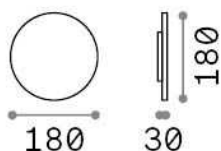

General info

Outdoor - Wall lamps

Ean	8021696313528
Item	PUNTO AP D18 BIANCO
Installation	Wall lamps
Guarantee	5 years
Gross weight	0.91 kg
Volume	0.001805 m ³

Technical info

Net weight	0.82 kg
Insulation class	I
Protection index	IP54
Compliance	CE
Operating temperature	-
Dimmer	NO, On-Off
Power output	220-240 V AC 50/60 Hz
Power supply	In-built, included Replaceable (by qualified operators only), electronic

Source info

Integrated source	Integrated LED module
Replaceable source	No
Power	LED 9 W
Emission	Indirect
Max consumption	max 9,00 W
Features LED	LED SMD
CCT LED	3000 K
Duration LED (t. 25°C)	30000 h
CRI	> 90
Light beam flux	1050 lm
Useful light flux	750 lm
Photobiological risk	1
Bulb included	1 - E14 OLIVA 4W 3000K CRI80 SATIN