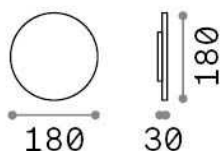

## Outdoor - Wall lamps

|                     |                         |
|---------------------|-------------------------|
| <b>Ean</b>          | 8021696313535           |
| <b>Item</b>         | PUNTO AP D18 COFFEE     |
| <b>Installation</b> | Wall lamps              |
| <b>Guarantee</b>    | 5 years                 |
| <b>Gross weight</b> | 0.91 kg                 |
| <b>Volume</b>       | 0.001805 m <sup>3</sup> |

## Source info

|                               |                                    |
|-------------------------------|------------------------------------|
| <b>Integrated source</b>      | Integrated LED module              |
| <b>Replaceable source</b>     | No                                 |
| <b>Power</b>                  | LED 9 W                            |
| <b>Emission</b>               | Indirect                           |
| <b>Max consumption</b>        | max 9,00 W                         |
| <b>Features LED</b>           | LED SMD                            |
| <b>CCT LED</b>                | 3000 K                             |
| <b>Duration LED (t. 25°C)</b> | 30000 h                            |
| <b>CRI</b>                    | > 90                               |
| <b>Light beam flux</b>        | 1050 lm                            |
| <b>Useful light flux</b>      | 600 lm                             |
| <b>Photobiological risk</b>   | 1                                  |
| <b>Bulb included</b>          | 1 - E14 OLIVA 4W 3000K CRI80 SATIN |