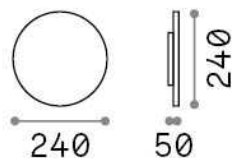

General info

Outdoor - Wall lamps

Ean	8021696313559
Item	PUNTO AP D24 ANTRACITE
Installation	Wall lamps
Guarantee	5 years
Gross weight	1.38 kg
Volume	0.008265 m ³

Technical info

Net weight	1.28 kg
Insulation class	I
Protection index	IP54
Compliance	CE
Operating temperature	-
Dimmer	NO, On-Off
Power output	220-240 V AC 50/60 Hz
Power supply	In-built, included Replaceable (by qualified operators only), electronic

Source info

Integrated source	Integrated LED module
Replaceable source	No
Power	LED 12 W
Emission	Indirect
Max consumption	max 12,00 W
Features LED	LED SMD
CCT LED	3000 K
Duration LED (t. 25°C)	30000 h
CRI	> 90
Light beam flux	1400 lm
Useful light flux	850 lm
Photobiological risk	1
Bulb included	1 - E14 OLIVA 4W 3000K CRI80 SATIN