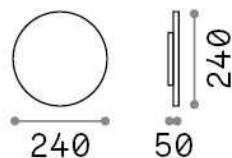

General info

Outdoor - Wall lamps

Ean	8021696328522
Item	PUNTO AP D24 BIANCO
Installation	Wall lamps
Guarantee	5 years
Gross weight	1.38 kg
Volume	0.008265 m ³

Technical info

Net weight	1.28 kg
Insulation class	I
Protection index	IP54
Compliance	CE
Operating temperature	-
Dimmer	NO, On-Off
Power output	220-240 V AC 50/60 Hz
Power supply	In-built, included Replaceable (by qualified operators only), electronic

Source info

Integrated source	Integrated LED module
Replaceable source	No
Power	LED 12 W
Emission	Indirect
Max consumption	max 12,00 W
Features LED	LED SMD
CCT LED	3000 K
Duration LED (t. 25°C)	30000 h
CRI	> 90
Light beam flux	1400 lm
Useful light flux	980 lm
Photobiological risk	1
Bulb included	1 - E14 OLIVA 4W 3000K CRI80 SATIN