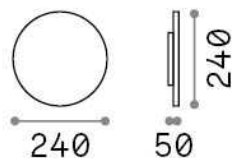

General info

Outdoor - Wall lamps

Ean	8021696328539
Item	PUNTO AP D24 COFFEE
Installation	Wall lamps
Guarantee	5 years
Gross weight	1.38 kg
Volume	0.008265 m ³

Technical info

Net weight	1.28 kg
Insulation class	I
Protection index	IP54
Compliance	CE
Operating temperature	-
Dimmer	NO, On-Off
Power output	220-240 V AC 50/60 Hz
Power supply	In-built, included Replaceable (by qualified operators only), electronic

Source info

Integrated source	Integrated LED module
Replaceable source	No
Power	LED 12 W
Emission	Indirect
Max consumption	max 12,00 W
Features LED	LED SMD
CCT LED	3000 K
Duration LED (t. 25°C)	30000 h
CRI	> 90
Light beam flux	1400 lm
Useful light flux	850 lm
Photobiological risk	1
Bulb included	1 - E14 OLIVA 4W 3000K CRI80 SATIN