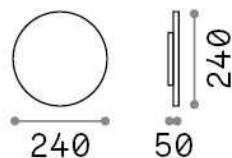

## Outdoor - Wall lamps

<b>Ean</b>	8021696328546
<b>Item</b>	PUNTO AP D24 NERO
<b>Installation</b>	Wall lamps
<b>Guarantee</b>	5 years
<b>Gross weight</b>	1.38 kg
<b>Volume</b>	0.008265 m <sup>3</sup>

## Source info

<b>Integrated source</b>	Integrated LED module
<b>Replaceable source</b>	No
<b>Power</b>	LED 12 W
<b>Emission</b>	Indirect
<b>Max consumption</b>	max 12,00 W
<b>Features LED</b>	LED SMD
<b>CCT LED</b>	3000 K
<b>Duration LED (t. 25°C)</b>	30000 h
<b>CRI</b>	> 90
<b>Light beam flux</b>	1400 lm
<b>Useful light flux</b>	850 lm
<b>Photobiological risk</b>	1
<b>Bulb included</b>	1 - E14 OLIVA 4W 3000K CRI80 SATIN