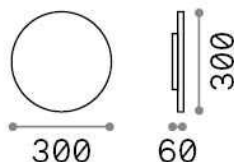

General info

Outdoor - Wall lamps

Ean	8021696328553
Item	PUNTO AP D30 BIANCO
Installation	Wall lamps
Guarantee	5 years
Gross weight	2.31 kg
Volume	0.013475 m ³

Technical info

Net weight	2.09 kg
Insulation class	I
Protection index	IP54
Compliance	CE
Operating temperature	-
Dimmer	NO, On-Off
Power output	220-240 V AC 50/60 Hz
Power supply	In-built, included Replaceable (by qualified operators only), electronic

Source info

Integrated source	Integrated LED module
Replaceable source	No
Power	LED 16 W
Emission	Indirect
Max consumption	max 16,00 W
Features LED	LED SMD
CCT LED	3000 K
Duration LED (t. 25°C)	30000 h
CRI	> 90
Light beam flux	1850 lm
Useful light flux	1400 lm
Photobiological risk	1
Bulb included	1 - E14 OLIVA 4W 3000K CRI80 SATIN