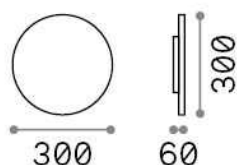

Source info

Integrated source	Integrated LED module
Replaceable source	No
Power	LED 16 W
Emission	Indirect
Max consumption	max 16,00 W
Features LED	LED SMD
CCT LED	3000 K
Duration LED (t. 25°C)	30000 h
CRI	> 90
Light beam flux	1850 lm
Useful light flux	1190 lm
Photobiological risk	1
Bulb included	1 - E14 OLIVA 4W 3000K CRI80 SATIN