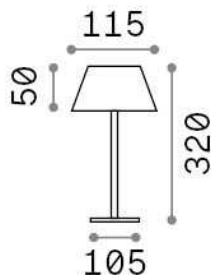

General info

Outdoor - Table lamps

Ean	8021696311685
Item	PURE TL BIANCO
Installation	Table lamps
Guarantee	5 years
Gross weight	1.54 kg
Volume	0.005156 m ³

Technical info

Net weight	0.84 kg
Insulation class	III
Protection index	IP54
Compliance	CE
Operating temperature	0° ~ +40 °C
Dimmer	1, Touch dimmer
Power output	3.7 V DC
Battery	Integrated switch button Touch switch YES
Power supply	Required, remoted, not included

Source info

Integrated source	Integrated LED module
Replaceable source	Replaceable (by qualified operators only)
Power	LED 1,5 W
Emission	Direct
Max consumption	max 1,50 W
Features LED	LED SMD
CCT LED	3000 K
Duration LED (t. 25°C)	30000 h
CRI	> 80
Light beam flux	230 lm
Useful light flux	190 lm
Photobiological risk	EXEMPT
Standby power	< 0.50 W
Bulb included	1 - E14 OLIVA 4W 3000K CRI80 SATIN