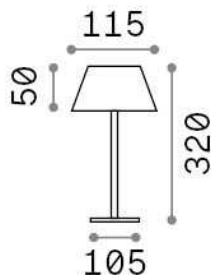

General info

Outdoor - Table lamps

Ean	8021696311661
Item	PURE TL COFFEE
Installation	Table lamps
Guarantee	5 years
Gross weight	1.54 kg
Volume	0.005156 m ³

Technical info

Net weight	0.84 kg
Insulation class	III
Protection index	IP54
Compliance	CE
Operating temperature	0° ~ +40 °C
Dimmer	1, Touch dimmer
Power output	3.7 V DC
	Integrated switch button Touch switch
Battery	YES
Power supply	Required, remoted, not included

Source info

Integrated source	Integrated LED module
Replaceable source	Replaceable (by qualified operators only)
Power	LED 1,5 W
Emission	Direct
Max consumption	max 1,50 W
Features LED	LED SMD
CCT LED	3000 K
Duration LED (t. 25°C)	30000 h
CRI	> 80
Light beam flux	230 lm
Useful light flux	170 lm
Photobiological risk	EXEMPT
Standby power	< 0.50 W
Bulb included	1 - E14 OLIVA 4W 3000K CRI80 SATIN