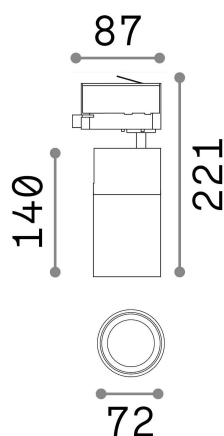

## Technical - Spotlights and Tracks

<b>Ean</b>	8021696222523
<b>Item</b>	QUICK 15W CRI80 3000K ON-OFF BK
<b>Installation</b>	Spotlights and Tracks
<b>Guarantee</b>	5 years
<b>Gross weight</b>	0.96 kg
<b>Volume</b>	0.003828 m <sup>3</sup>

## Technical info

<b>Net weight</b>	0.76 kg
<b>Insulation class</b>	I
<b>Protection index</b>	IP20
<b>Compliance</b>	CE
<b>Operating temperature</b>	0° ~ +40 °C
<b>Dimmer</b>	NO, On-Off
<b>Power output</b>	220-240 V AC 50/60 Hz
<b>Power supply</b>	In-built, included Replaceable (by qualified operators only), electronic, tridonic
<b>Adjustability</b>	vert. 0°-90° , orizz. 0°-355°
<b>Accessories not included</b>	Honeycomb filter, Narrow or wide beam lens, Single connection on-off, Link on-off profile