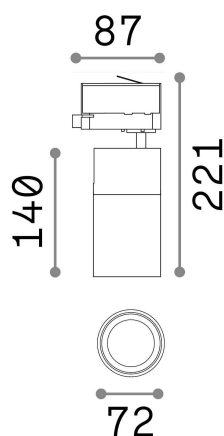

## Technical - Spotlights and Tracks

<b>Ean</b>	8021696222547
<b>Item</b>	QUICK 15W CRI80 4000K ON-OFF BK
<b>Installation</b>	Spotlights and Tracks
<b>Guarantee</b>	5 years
<b>Gross weight</b>	0.96 kg
<b>Volume</b>	0.003828 m <sup>3</sup>

## Technical info

<b>Net weight</b>	0.76 kg
<b>Insulation class</b>	I
<b>Protection index</b>	IP20
<b>Compliance</b>	CE
<b>Operating temperature</b>	0° ~ +40 °C
<b>Dimmer</b>	NO, On-Off
<b>Power output</b>	220-240 V AC 50/60 Hz
<b>Power supply</b>	In-built, included Replaceable (by qualified operators only), electronic, tridonic
<b>Adjustability</b>	vert. 0°-90° , orizz. 0°-355°
<b>Accessories not included</b>	Honeycomb filter, Narrow or wide beam lens, Single connection on-off, Link on-off profile