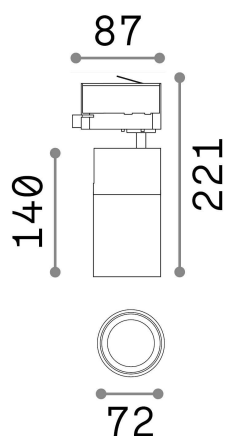

General info

Technical - Spotlights and Tracks

Ean	8021696222530
Item	QUICK 15W CRI80 4000K ON-OFF WH
Installation	Spotlights and Tracks
Guarantee	5 years
Gross weight	0.96 kg
Volume	0.003828 m ³

Technical info

Net weight	0.76 kg
Insulation class	I
Protection index	IP20
Compliance	CE
Operating temperature	0° ~ +40 °C
Dimmer	NO, On-Off
Power output	220-240 V AC 50/60 Hz
Power supply	In-built, included Replaceable (by qualified operators only), electronic, tridonic
Adjustability	vert. 0°-90° , orizz. 0°-355°
Accessories not included	Honeycomb filter, Narrow or wide beam lens, Single connection on-off, Link on-off profile

Source info

Integrated source	Integrated LED module
Replaceable source	Replaceable (by qualified operators only)
Power	15 W
Emission	Direct
Max consumption	max 15,00 W
Features LED	LED COB CITIZEN
CCT LED	4000 K
Duration LED (t. 25°C)	50000 h
CRI	> 80
SDCM	3
Light beam	30°
Light beam flux	1950 lm
Useful light flux	1660 lm