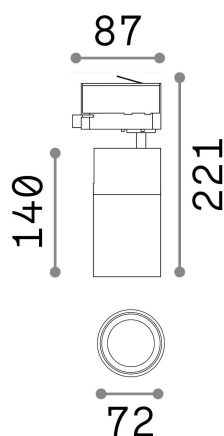

General info

Technical - Spotlights and Tracks

Ean	8021696222561
Item	QUICK 15W CRI90 3000K ON-OFF BK
Installation	Spotlights and Tracks
Guarantee	5 years
Gross weight	0.96 kg
Volume	0.003828 m ³

Technical info

Net weight	0.76 kg
Insulation class	I
Protection index	IP20
Compliance	CE
Operating temperature	0° ~ +40 °C
Dimmer	NO, On-Off
Power output	220-240 V AC 50/60 Hz
Power supply	In-built, included Replaceable (by qualified operators only), electronic, tridonic
Adjustability	vert. 0°-90° , orizz. 0°-355°
Accessories not included	Honeycomb filter, Narrow or wide beam lens, Single connection on-off, Link on-off profile