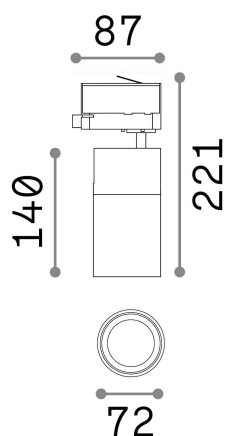

General info

Technical - Spotlights and Tracks

Ean	8021696222554
Item	QUICK 15W CRI90 3000K ON-OFF WH
Installation	Spotlights and Tracks
Guarantee	5 years
Gross weight	0.96 kg
Volume	0.003828 m ³

Technical info

Net weight	0.76 kg
Insulation class	I
Protection index	IP20
Compliance	CE
Operating temperature	0° ~ +40 °C
Dimmer	NO, On-Off
Power output	220-240 V AC 50/60 Hz
Power supply	In-built, included Replaceable (by qualified operators only), electronic, tridonic
Adjustability	vert. 0°-90° , orizz. 0°-355°
Accessories not included	Honeycomb filter, Narrow or wide beam lens, Single connection on-off, Link on-off profile

Source info

Integrated source	Integrated LED module
Replaceable source	Replaceable (by qualified operators only)
Power	15 W
Emission	Direct
Max consumption	max 15,00 W
Features LED	LED COB CITIZEN
CCT LED	3000 K
Duration LED (t. 25°c)	50000 h
CRI	> 90
SDCM	3
Light beam	30°
Light beam flux	1550 lm
Useful light flux	1360 lm