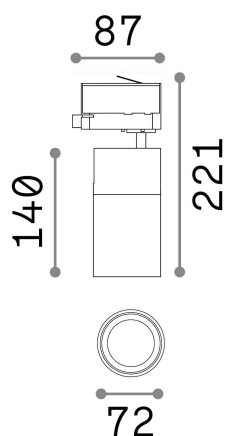

General info

Technical - Spotlights and Tracks

Ean	8021696222585
Item	QUICK 15W CRI90 4000K ON-OFF BK
Installation	Spotlights and Tracks
Guarantee	5 years
Gross weight	0.96 kg
Volume	0.003828 m ³

Technical info

Net weight	0.76 kg
Insulation class	I
Protection index	IP20
Compliance	CE
Operating temperature	0° ~ +40 °C
Dimmer	NO, On-Off
Power output	220-240 V AC 50/60 Hz
Power supply	In-built, included Replaceable (by qualified operators only), electronic, tridonic
Adjustability	vert. 0°-90° , orizz. 0°-355°
Accessories not included	Honeycomb filter, Narrow or wide beam lens, Single connection on-off, Link on-off profile

Source info

Integrated source	Integrated LED module
Replaceable source	Replaceable (by qualified operators only)
Power	15 W
Emission	Direct
Max consumption	max 15,00 W
Features LED	LED COB CITIZEN
CCT LED	4000 K
Duration LED (t. 25°C)	50000 h
CRI	> 90
SDCM	3
Light beam	30°
Light beam flux	1700 lm
Useful light flux	1450 lm