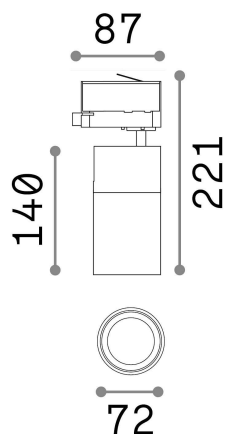

General info

Technical - Spotlights and Tracks

Ean	8021696222578
Item	QUICK 15W CRI90 4000K ON-OFF WH
Installation	Spotlights and Tracks
Guarantee	5 years
Gross weight	0.96 kg
Volume	0.003828 m ³

Technical info

Net weight	0.76 kg
Insulation class	I
Protection index	IP20
Compliance	CE
Operating temperature	0° ~ +40 °C
Dimmer	NO, On-Off
Power output	220-240 V AC 50/60 Hz
Power supply	In-built, included Replaceable (by qualified operators only), electronic, tridonic
Adjustability	vert. 0°-90° , orizz. 0°-355°
Accessories not included	Honeycomb filter, Narrow or wide beam lens, Single connection on-off, Link on-off profile

Source info

Integrated source	Integrated LED module
Replaceable source	Replaceable (by qualified operators only)
Power	15 W
Emission	Direct
Max consumption	max 15,00 W
Features LED	LED COB CITIZEN
CCT LED	4000 K
Duration LED (t. 25°c)	50000 h
CRI	> 90
SDCM	3
Light beam	30°
Light beam flux	1700 lm
Useful light flux	1450 lm