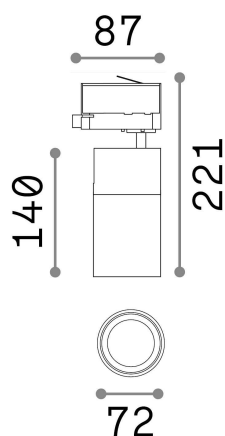

General info

Technical - Spotlights and Tracks

Ean	8021696247939
Item	QUICK 21W CRI80 3000K ON-OFF BK
Installation	Spotlights and Tracks
Guarantee	5 years
Gross weight	0.96 kg
Volume	0.003828 m ³

Technical info

Net weight	0.76 kg
Insulation class	I
Protection index	IP20
Compliance	CE
Operating temperature	0° ~ +40 °C
Dimmer	NO, On-Off
Power output	220-240 V AC 50/60 Hz
Power supply	In-built, included Replaceable (by qualified operators only), electronic, tridonic
Adjustability	vert. 0°-90° , orizz. 0°-355°
Accessories not included	Honeycomb filter, Narrow or wide beam lens, Single connection on-off, Link on-off profile