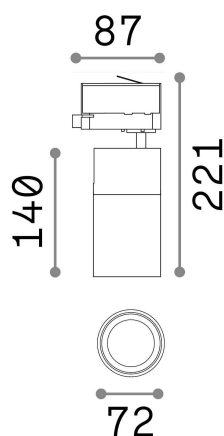

General info

Technical - Spotlights and Tracks

Ean	8021696247946
Item	QUICK 21W CRI80 3000K ON-OFF WH
Installation	Spotlights and Tracks
Guarantee	5 years
Gross weight	0.96 kg
Volume	0.003828 m ³

Technical info

Net weight	0.76 kg
Insulation class	I
Protection index	IP20
Compliance	CE
Operating temperature	0° ~ +40 °C
Dimmer	NO, On-Off
Power output	220-240 V AC 50/60 Hz
Power supply	In-built, included Replaceable (by qualified operators only), electronic, tridonic
Adjustability	vert. 0°-90° , orizz. 0°-355°
Accessories not included	Honeycomb filter, Narrow or wide beam lens, Single connection on-off, Link on-off profile