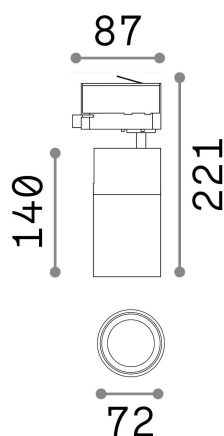

## Technical - Spotlights and Tracks

<b>Ean</b>	8021696225364
<b>Item</b>	QUICK 21W CRI90 3000K ON-OFF BK
<b>Installation</b>	Spotlights and Tracks
<b>Guarantee</b>	5 years
<b>Gross weight</b>	0.96 kg
<b>Volume</b>	0.003828 m <sup>3</sup>

## Technical info

<b>Net weight</b>	0.76 kg
<b>Insulation class</b>	I
<b>Protection index</b>	IP20
<b>Compliance</b>	CE
<b>Operating temperature</b>	0° ~ +40 °C
<b>Dimmer</b>	NO, On-Off
<b>Power output</b>	220-240 V AC 50/60 Hz
<b>Power supply</b>	In-built, included Replaceable (by qualified operators only), electronic, tridonic
<b>Adjustability</b>	vert. 0°-90° , orizz. 0°-355°
<b>Accessories not included</b>	Honeycomb filter, Narrow or wide beam lens, Single connection on-off, Link on-off profile