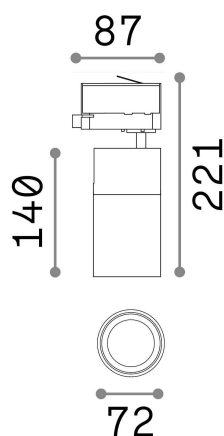

General info

Technical - Spotlights and Tracks

Ean	8021696247977
Item	QUICK 21W CRI90 3000K ON-OFF WH
Installation	Spotlights and Tracks
Guarantee	5 years
Gross weight	0.96 kg
Volume	0.003828 m ³

Technical info

Net weight	0.76 kg
Insulation class	I
Protection index	IP20
Compliance	CE
Operating temperature	0° ~ +40 °C
Dimmer	NO, On-Off
Power output	220-240 V AC 50/60 Hz
Power supply	In-built, included Replaceable (by qualified operators only), electronic, tridonic
Adjustability	vert. 0°-90° , orizz. 0°-355°
Accessories not included	Honeycomb filter, Narrow or wide beam lens, Single connection on-off, Link on-off profile