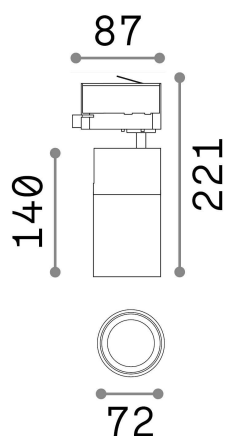

General info

Technical - Spotlights and Tracks

Ean	8021696247991
Item	QUICK 21W CRI90 4000K ON-OFF WH
Installation	Spotlights and Tracks
Guarantee	5 years
Gross weight	0.96 kg
Volume	0.003828 m ³

Technical info

Net weight	0.76 kg
Insulation class	I
Protection index	IP20
Compliance	CE
Operating temperature	0° ~ +40 °C
Dimmer	NO, On-Off
Power output	220-240 V AC 50/60 Hz
Power supply	In-built, included Replaceable (by qualified operators only), electronic, tridonic
Adjustability	vert. 0°-90° , orizz. 0°-355°
Accessories not included	Honeycomb filter, Narrow or wide beam lens, Single connection on-off, Link on-off profile