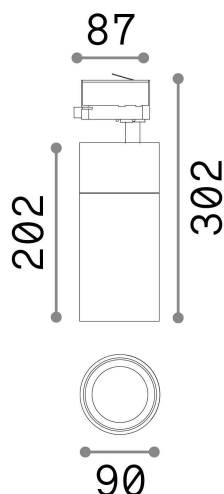

General info

Technical - Spotlights and Tracks

Ean	8021696222622
Item	QUICK 28W CRI80 3000K ON-OFF BK
Installation	Spotlights and Tracks
Guarantee	5 years
Gross weight	1.48 kg
Volume	0.0063 m ³

Technical info

Net weight	1.2 kg
Insulation class	I
Protection index	IP20
Compliance	CE
Operating temperature	0° ~ +40 °C
Dimmer	NO, On-Off
Power output	220-240 V AC 50/60 Hz
Power supply	In-built, included Replaceable (by qualified operators only), electronic, tridonic
Adjustability	vert. 0°-90° , orizz. 0°-355°
Accessories not included	Honeycomb filter, Narrow or wide beam lens, Single connection on-off, Link on-off profile

Source info

Integrated source	Integrated LED module
Replaceable source	Replaceable (by qualified operators only)
Power	28 W
Emission	Direct
Max consumption	max 28,00 W
Features LED	LED COB CITIZEN
CCT LED	3000 K
Duration LED (t. 25°C)	50000 h
CRI	> 80
SDCM	3
Light beam	30°
Light beam flux	3550 lm
Useful light flux	3130 lm