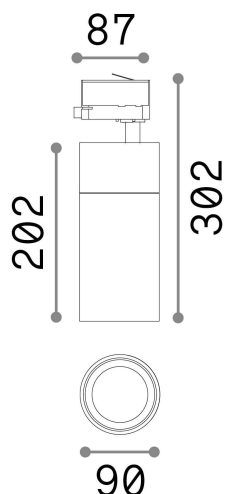

General info

Technical - Spotlights and Tracks

Ean	8021696222615
Item	QUICK 28W CRI80 3000K ON-OFF WH
Installation	Spotlights and Tracks
Guarantee	5 years
Gross weight	1.48 kg
Volume	0.0063 m ³

Technical info

Net weight	1.2 kg
Insulation class	I
Protection index	IP20
Compliance	CE
Operating temperature	0° ~ +40 °C
Dimmer	NO, On-Off
Power output	220-240 V AC 50/60 Hz
Power supply	In-built, included Replaceable (by qualified operators only), electronic, tridonic
Adjustability	vert. 0°-90° , orizz. 0°-355°
Accessories not included	Honeycomb filter, Narrow or wide beam lens, Single connection on-off, Link on-off profile

Source info

Integrated source	Integrated LED module
Replaceable source	Replaceable (by qualified operators only)
Power	28 W
Emission	Direct
Max consumption	max 28,00 W
Features LED	LED COB CITIZEN
CCT LED	3000 K
Duration LED (t. 25°C)	50000 h
CRI	> 80
SDCM	3
Light beam	30°
Light beam flux	3550 lm
Useful light flux	3130 lm