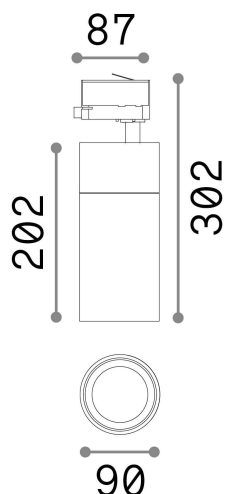

## Technical - Spotlights and Tracks

<b>Ean</b>	8021696222639
<b>Item</b>	QUICK 28W CRI80 4000K ON-OFF WH
<b>Installation</b>	Spotlights and Tracks
<b>Guarantee</b>	5 years
<b>Gross weight</b>	1.48 kg
<b>Volume</b>	0.0063 m <sup>3</sup>

## Technical info

<b>Net weight</b>	1.2 kg
<b>Insulation class</b>	I
<b>Protection index</b>	IP20
<b>Compliance</b>	CE
<b>Operating temperature</b>	0° ~ +40 °C
<b>Dimmer</b>	NO, On-Off
<b>Power output</b>	220-240 V AC 50/60 Hz
<b>Power supply</b>	In-built, included Replaceable (by qualified operators only), electronic, tridonic
<b>Adjustability</b>	vert. 0°-90° , orizz. 0°-355°
<b>Accessories not included</b>	Honeycomb filter, Narrow or wide beam lens, Single connection on-off, Link on-off profile

## Source info

<b>Integrated source</b>	Integrated LED module
<b>Replaceable source</b>	Replaceable (by qualified operators only)
<b>Power</b>	28 W
<b>Emission</b>	Direct
<b>Max consumption</b>	max 28,00 W
<b>Features LED</b>	LED COB CITIZEN
<b>CCT LED</b>	4000 K
<b>Duration LED (t. 25°C)</b>	50000 h
<b>CRI</b>	> 80
<b>SDCM</b>	3
<b>Light beam</b>	30°
<b>Light beam flux</b>	3800 lm
<b>Useful light flux</b>	3350 lm