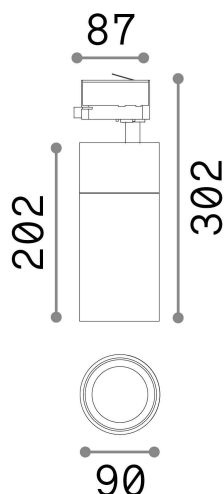

General info

Technical - Spotlights and Tracks

Ean	8021696222660
Item	QUICK 28W CRI90 3000K ON-OFF BK
Installation	Spotlights and Tracks
Guarantee	5 years
Gross weight	1.48 kg
Volume	0.0063 m ³

Technical info

Net weight	1.2 kg
Insulation class	I
Protection index	IP20
Compliance	CE
Operating temperature	0° ~ +40 °C
Dimmer	NO, On-Off
Power output	220-240 V AC 50/60 Hz
Power supply	In-built, included Replaceable (by qualified operators only), electronic, tridonic
Adjustability	vert. 0°-90° , orizz. 0°-355°
Accessories not included	Honeycomb filter, Narrow or wide beam lens, Single connection on-off, Link on-off profile

Source info

Integrated source	Integrated LED module
Replaceable source	Replaceable (by qualified operators only)
Power	28 W
Emission	Direct
Max consumption	max 28,00 W
Features LED	LED COB CITIZEN
CCT LED	3000 K
Duration LED (t. 25°c)	50000 h
CRI	> 90
SDCM	3
Light beam	30°
Light beam flux	3100 lm
Useful light flux	2770 lm