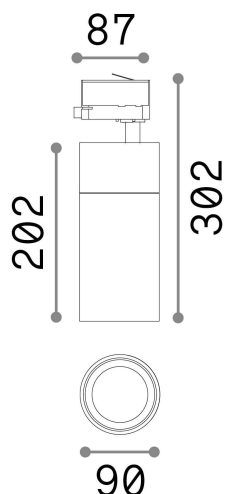

## Technical - Spotlights and Tracks

<b>Ean</b>	8021696222653
<b>Item</b>	QUICK 28W CRI90 3000K ON-OFF WH
<b>Installation</b>	Spotlights and Tracks
<b>Guarantee</b>	5 years
<b>Gross weight</b>	1.48 kg
<b>Volume</b>	0.0063 m <sup>3</sup>

## Technical info

<b>Net weight</b>	1.2 kg
<b>Insulation class</b>	I
<b>Protection index</b>	IP20
<b>Compliance</b>	CE
<b>Operating temperature</b>	0° ~ +40 °C
<b>Dimmer</b>	NO, On-Off
<b>Power output</b>	220-240 V AC 50/60 Hz
<b>Power supply</b>	In-built, included Replaceable (by qualified operators only), electronic, tridonic
<b>Adjustability</b>	vert. 0°-90° , orizz. 0°-355°
<b>Accessories not included</b>	Honeycomb filter, Narrow or wide beam lens, Single connection on-off, Link on-off profile

## Source info

<b>Integrated source</b>	Integrated LED module
<b>Replaceable source</b>	Replaceable (by qualified operators only)
<b>Power</b>	28 W
<b>Emission</b>	Direct
<b>Max consumption</b>	max 28,00 W
<b>Features LED</b>	LED COB CITIZEN
<b>CCT LED</b>	3000 K
<b>Duration LED (t. 25°C)</b>	50000 h
<b>CRI</b>	> 90
<b>SDCM</b>	3
<b>Light beam</b>	30°
<b>Light beam flux</b>	3100 lm
<b>Useful light flux</b>	2770 lm