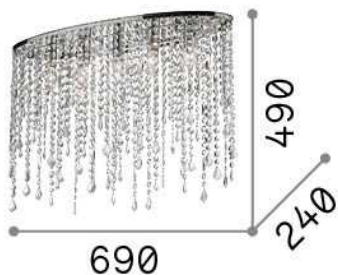

General info

Indoor - Ceiling lamps

Ean	8021696008455
Item	RAIN PL5
Installation	Ceiling lamps
Guarantee	5 years
Gross weight	4.96 kg
Volume	0.022484 m ³

Technical info

Net weight	3.82 kg
Insulation class	I
Protection index	IP20
Compliance	CE
Operating temperature	0° ~ +40 °C
Dimmer	Determined by the light bulb
Power output	220-240 V AC
Power supply	Not required

Source info

Integrated source	Light bulb (not included)
Replaceable source	No
Power	E14 max 5 x 40 W
Emission	Diffuse
Max consumption	-