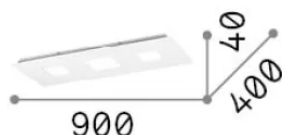

## Source info

<b>Integrated source</b>	Integrated LED module
<b>Replaceable source</b>	Replaceable (by qualified operators only)
<b>Power</b>	LED 65 W
<b>Emission</b>	Direct + Indirect
<b>Max consumption</b>	max 65 W
<b>Features LED</b>	LED SMD
<b>CCT LED</b>	3000 K
<b>Duration LED (t. 25°C)</b>	17500 h
<b>CRI</b>	> 90
<b>SDCM</b>	3
<b>Light beam flux</b>	4250 lm
<b>Useful light flux</b>	2780 lm
<b>Standby power</b>	< 0.50 W