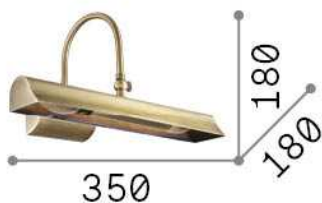

General info

Indoor - Wall lamps

Ean	8021696144917
Item	RETRO' AP2
Installation	Wall lamps
Guarantee	5 years
Gross weight	1.53 kg
Volume	0.01517 m ³

Technical info

Net weight	0.79 kg
Insulation class	I
Protection index	IP20
Compliance	CE
Operating temperature	0° ~ +40 °C
Dimmer	Determined by the light bulb
Power output	220-240 V AC
Power supply	Not required
Adjustability	YES

Source info

Integrated source	Light bulb (not included)
Replaceable source	No
Power	E14 max 2 x 28 W
Emission	Direct
Max consumption	-