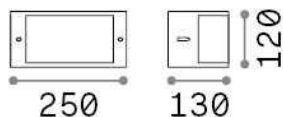

## Outdoor - Wall lamps

<b>Ean</b>	8021696322735
<b>Item</b>	REX-1 AP1 GRIGIO
<b>Installation</b>	Wall lamps
<b>Guarantee</b>	5 years
<b>Gross weight</b>	0.8 kg
<b>Volume</b>	0.00648 m <sup>3</sup>

## Technical info

<b>Net weight</b>	0.6 kg
<b>Insulation class</b>	I
<b>Protection index</b>	IP44
<b>Compliance</b>	CE
<b>Operating temperature</b>	-
<b>Dimmer</b>	Determined by the light bulb
<b>Power output</b>	220-240 V AC
<b>Power supply</b>	Not required