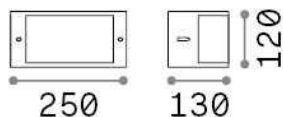

## Outdoor - Wall lamps

<b>Ean</b>	8021696322728
<b>Item</b>	REX-1 AP1 NERO
<b>Installation</b>	Wall lamps
<b>Guarantee</b>	5 years
<b>Gross weight</b>	0.8 kg
<b>Volume</b>	0.00648 m <sup>3</sup>

## Technical info

<b>Net weight</b>	0.6 kg
<b>Insulation class</b>	I
<b>Protection index</b>	IP44
<b>Compliance</b>	CE
<b>Operating temperature</b>	-
<b>Dimmer</b>	Determined by the light bulb
<b>Power output</b>	220-240 V AC
<b>Power supply</b>	Not required