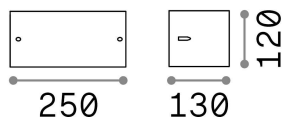

General info

Outdoor - Wall lamps

Ean	8021696092423
Item	REX-2 AP1 ANTRACITE
Installation	Wall lamps
Guarantee	5 years
Gross weight	0.8 kg
Volume	0.00648 m ³

Technical info

Net weight	0.6 kg
Insulation class	I
Protection index	IP44
Compliance	CE
Operating temperature	-
Dimmer	Determined by the light bulb
Power output	220-240 V AC
Power supply	Not required