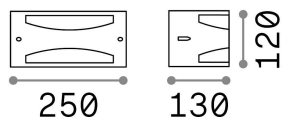

General info

Outdoor - Wall lamps

Ean	8021696092447
Item	REX-3 AP1 ANTRACITE
Installation	Wall lamps
Guarantee	5 years
Gross weight	0.8 kg
Volume	0.00648 m ³

Technical info

Net weight	0.6 kg
Insulation class	I
Protection index	IP44
Compliance	CE
Operating temperature	-
Dimmer	Determined by the light bulb
Power output	220-240 V AC
Power supply	Not required

Source info

Integrated source	Light bulb (not included)
Replaceable source	No
Power	E27 max 1 x 60 W
Emission	Diffuse
Max consumption	-