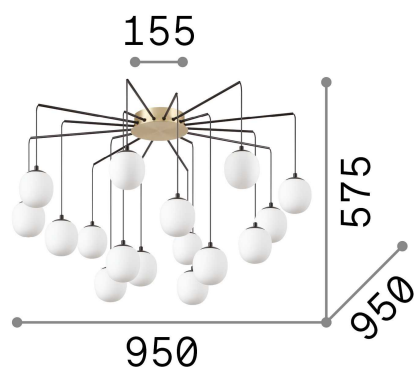

General info

Indoor - Suspensions

Ean	8021696236964
Item	RHAPSODY SP16
Installation	Suspensions
Guarantee	5 years
Gross weight	8.7 kg
Volume	0.204 m ³

Technical info

Net weight	5.02 kg
Insulation class	I
Protection index	IP20
Compliance	CE
Operating temperature	0° ~ +40 °C
Dimmer	Determined by the light bulb
Power output	220-240 V AC
Power supply	Not required

Source info

Integrated source	Light bulb (included)
Replaceable source	Replaceable
Power	G9 max 16 x 15 W
Emission	Diffuse
Max consumption	-
Bulb included	1 - E14 OLIVA 4W 3000K CRI80 SATIN