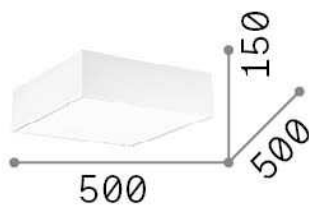

Source info

Integrated source	Light bulb (not included)
Replaceable source	No
Power	E27 max 4 x 42 W
Emission	Diffuse
Max consumption	-