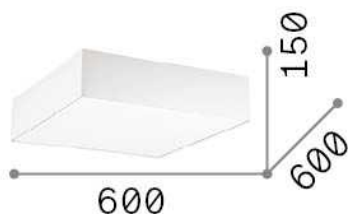

Source info

Integrated source	Light bulb (not included)
Replaceable source	No
Power	E27 max 4 x 42 W
Emission	Diffuse
Max consumption	-