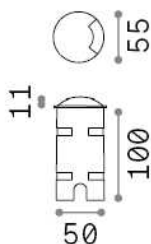

## Outdoor - Recessed lights

<b>Ean</b>	8021696222820
<b>Item</b>	ROCKET MINI PT ONE SIDE
<b>Installation</b>	Recessed lights
<b>Guarantee</b>	5 years
<b>Gross weight</b>	0.41 kg
<b>Volume</b>	0.000819 m <sup>3</sup>

## Technical info

<b>Net weight</b>	0.33 kg
<b>Insulation class</b>	III
<b>Protection index</b>	IP68
<b>Compliance</b>	CE
<b>Operating temperature</b>	-15° ~ +45 °C
<b>Dimmer</b>	NO, On-Off
<b>Power output</b>	24 V DC
<b>Power supply</b>	Required, remoted, not included electronic
<b>Load resistance</b>	IK07
<b>Accessories not included</b>	Remote on-off driver