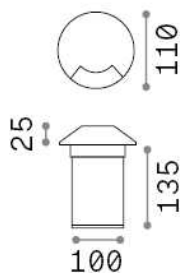

General info

Outdoor - Recessed lights

Ean	8021696122014
Item	ROCKET-1 PT 4000K
Installation	Recessed lights
Guarantee	5 years
Gross weight	0.89 kg
Volume	0.00338 m ³

Technical info

Net weight	0.56 kg
Insulation class	I
Protection index	IP65
Compliance	CE
Operating temperature	-15° ~ +45 °C
Dimmer	NO, On-Off
Power output	100-240 V AC 50/60 Hz
Power supply	In-built, included Replaceable (by qualified operators only), electronic
Load resistance	IK08

Source info

Integrated source	Integrated LED module
Replaceable source	Replaceable (by qualified operators only)
Power	3,5 W
Emission	Direct
Max consumption	max 3,50 W
Features LED	LED SMD
CCT LED	4000 K
Duration LED (t. 25°C)	30000 h
CRI	> 80
Light beam	-
Light beam flux	270 lm
Useful light flux	65 lm
Photobiological risk	2