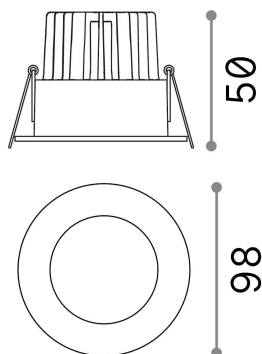

General info

Technical - Recessed lights

Ean	8021696252032
Item	ROOM-65 FI ROUND BK
Installation	Recessed lights
Guarantee	5 years
Gross weight	0.35 kg
Volume	0.001075 m ³

Technical info

Net weight	0.22 kg
Insulation class	II
Protection index	IP20
Compliance	CE
Operating temperature	0° ~ +40 °C
Dimmer	NO, On-Off
Power output	220-240 V AC 50/60 Hz
Power supply	Separate, included Replaceable (by qualified operators only), electronic
Recessed specifications	Ø 68 - h. ≥ 100 , 9-20
Front protection index	IP65 [DO NOT COVER]

Source info

Integrated source	Integrated LED module
Replaceable source	Replaceable (by qualified operators only)
Power	8 W
Emission	Direct
Max consumption	max 8,00 W
Features LED	LED COB
CCT LED	3000 K
Duration LED (t. 25°C)	50000 h
CRI	> 80
SDCM	3
Light beam	38°
UGR Maximum	< 22
Light beam flux	800 lm
Useful light flux	530 lm