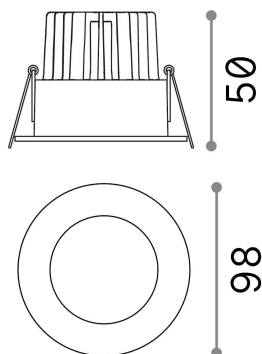

General info

Technical - Recessed lights

Ean	8021696252025
Item	ROOM-65 FI ROUND WH
Installation	Recessed lights
Guarantee	5 years
Gross weight	0.35 kg
Volume	0.001075 m ³

Technical info

Net weight	0.22 kg
Insulation class	II
Protection index	IP20
Compliance	CE
Operating temperature	0° ~ +40 °C
Dimmer	NO, On-Off
Power output	220-240 V AC 50/60 Hz
Power supply	Separate, included Replaceable (by qualified operators only), electronic
Recessed specifications	Ø 68 - h. ≥ 100 , 9-20
Front protection index	IP65 [DO NOT COVER]

Source info

Integrated source	Integrated LED module
Replaceable source	Replaceable (by qualified operators only)
Power	8 W
Emission	Direct
Max consumption	max 8,00 W
Features LED	LED COB
CCT LED	3000 K
Duration LED (t. 25°C)	50000 h
CRI	> 80
SDCM	3
Light beam	38°
UGR Maximum	< 22
Light beam flux	800 lm
Useful light flux	630 lm