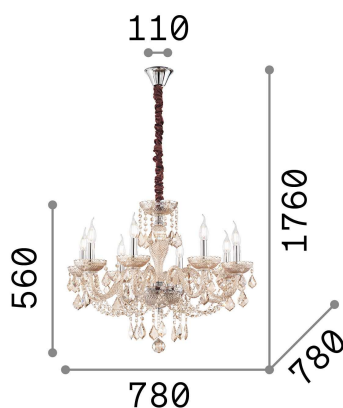

General info

Indoor - Suspensions

Ean	8021696166889
Item	ROSE SP8
Installation	Suspensions
Guarantee	5 years
Gross weight	10.21 kg
Volume	0.132057 m ³

Technical info

Net weight	7.63 kg
Insulation class	I
Protection index	IP20
Compliance	CE
Operating temperature	0° ~ +40 °C
Dimmer	Determined by the light bulb
Power output	220-240 V AC
Power supply	Not required

Source info

Integrated source	Light bulb (not included)
Replaceable source	No
Power	E14 max 8 x 40 W
Emission	Diffuse
Max consumption	-